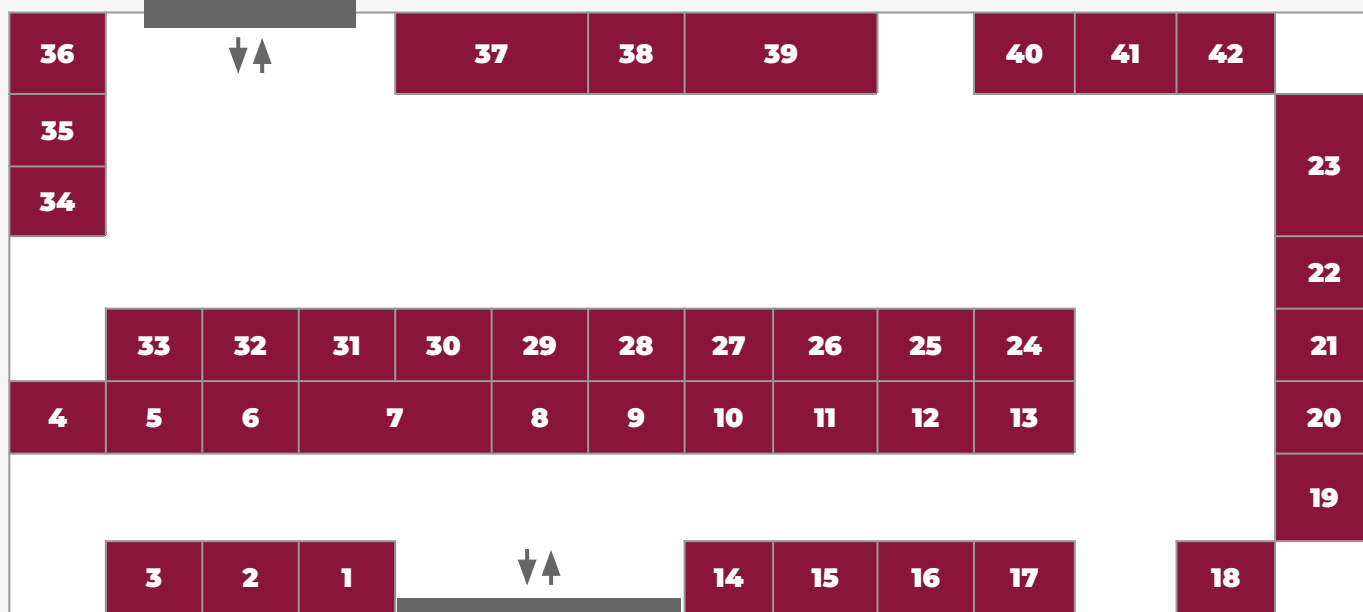

EXPOSANTS

Entrée/sortie vers SALLE A2

Entrée/sortie PRINCIPALE

- | | | |
|-------------------------|--|--------------------------------|
| 1 AQRBC/Consignation | 16 Dominion & Grimm | 29 CENOSCIENCE/CENOQUÉBEC |
| 2 RACJ | 17 Distribution Importation
Jean Gagnon | 30 Lakeview Vineyard Equipment |
| 3 CARTV | 18 Ampak | 31 Imprimerie Ste-Julie |
| 4 Hart Print | 19 Vines to Vintages | 32 Soleno Textile |
| 5 Cupko | 20 TERIS | 33 Pygar Sales/FELCO |
| 6 Gravel Distribution | 21 Premier Wine Cask/
Technologie Inovaweld | 34 Dubois Agrinovation |
| 7 SAQ | 22 Étiquettes PDF | 35 Labranche B2B |
| 8 Ezi Brand Design | 23 Elnova | 36 VineTech |
| 9 Lareau | 24 Geninox Canning | 37 ProduceTech |
| 10 Upper Canada Growers | 25 Mano Stratégies | 38 Messer Canada |
| 11 KEG Management | 26 Alkegen | 39 Vitis-import |
| 12 Hortau | 27 Ecocup Quebec | 40 Centrifuges Unlimited |
| 13 GENEQ | 28 Tonnellerie Moreau | 41 Viniserve/Mosti Lab |
| 14 Oak Leaf | | 42 Gignac + Unik |
| 15 Prospero Equipment | | |